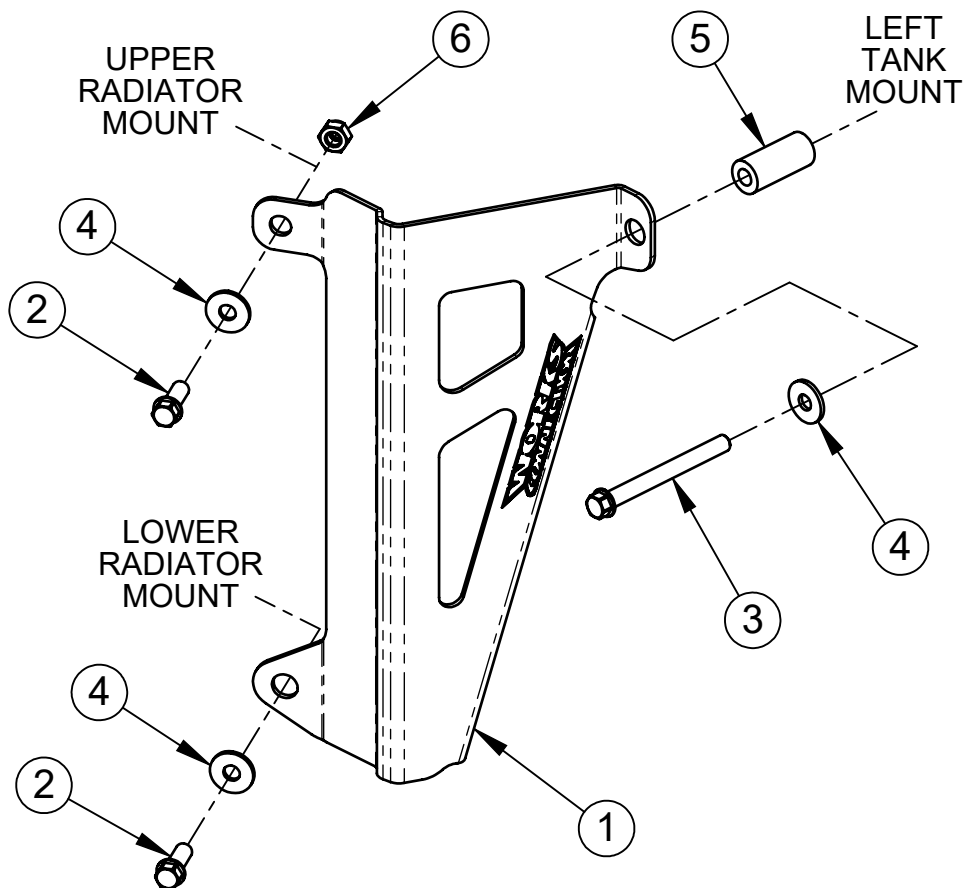

# 18-124 / 18-B124 RADIATOR BRACE INSTRUCTIONS

ITEM NO.	DESCRIPTION	QTY.
1	2022 YAMAHA YZ85 RADIATOR BRACE	1
2	M6 X 16 MM BOLT	2
3	M6 X 60 MM BOLT	1
4	M6 WASHER	3
5	SPACER	1
6	M6 LOCK NUT	1

- INSTALL ALL HARDWARE FINGER TIGHT. ONCE EVERYTHING IS INSTALLED TIGHTEN ALL HARDWARE TO OEM SPECIFICATIONS UNLESS OTHERWISE NOTED.
- TIGHTEN UPPER RADIATOR MOUNT HARDWARE TO 6 FT/LBS.